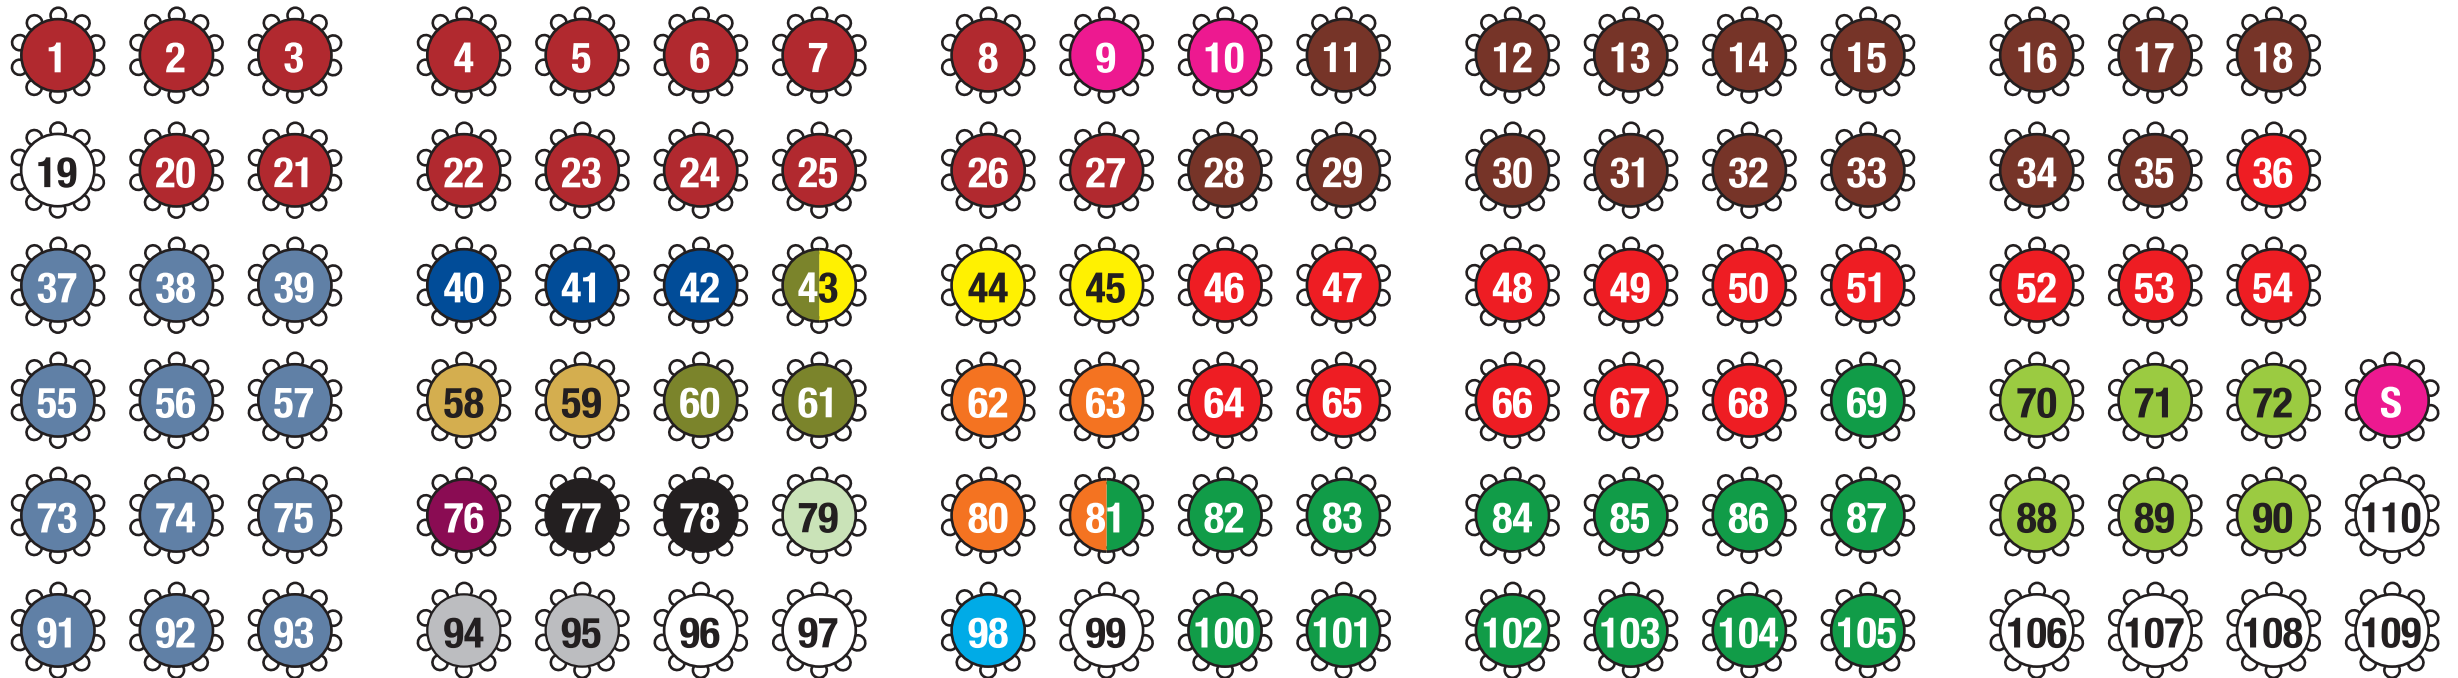

2016 Top Producers • Seating Chart

Listed Companies are Assigned. Unlisted are Open Seating - White

STAGE

- Ansley Real Estate ... 1/2 of 43, 44, 45
- Atlanta Fine Homes Sotheby's International Realty ... 1-8, 20-27
- Atlanta Intown Real Estate Services ... 77, 78
- Beacham & Company ... 1/2 of 43, 60-61
- Berkshire Hathaway HomeServices Georgia Properties ... 37-39, 55-57, 73-75, 91-93
- Better Homes & Gardens Metro Brokers ... 76
- Campbell & Brannon ... 79
- Coldwell Banker Residential Brokerage ... 69, 1/2 of 81, 82-87, 100-105
- Dorsey Alston Company, REALTORS® ... 70-72, 88-90
- Engel & Volkers ... 62-63, 80 - 1/2 of 81
- Georgia Associated Realty ... 58, 59
- Harry Norman, REALTORS ... 11-18, 28-35
- Keller Knapp ... 94, 95
- Keller Williams Realty (All) ... 36, 46-54, 64-68
- PalmerHouse Properties ... 98
- RE/MAX (All) ... 40-42
- VIP ... 9, 10
- Open Seating ... 19, 96-97, 99, 106-110